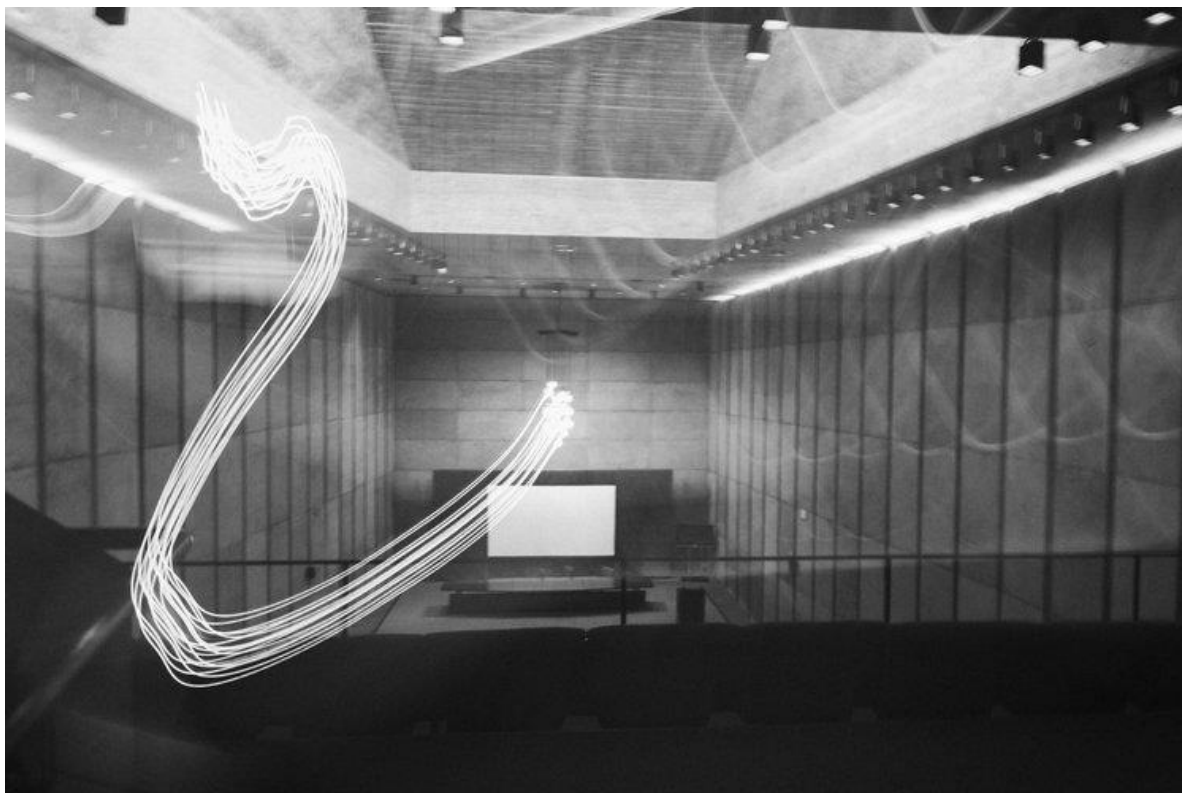

### ***Recent books***

**The Order of Landscape**

In Gomes da Silva's projects the conception of new grounds uncovers a formal solidity without formalisms and a naturalness without naturalisms.

## **FEP / Viana de Lima**

A hidden architectural masterpiece, designed by Viana de Lima that has been a silent reference for generations of Portuguese architects.

An overview of the most charismatic architectures resulting from public housing policies that have been built in Lisbon over the course of 50 years of democracy.