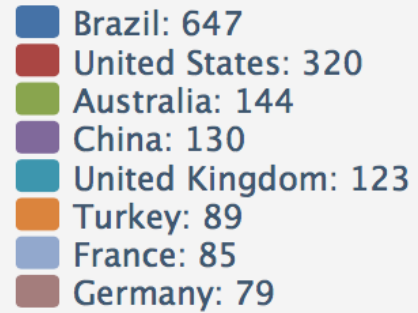

University of Liverpool

University of Maryland

University of Queensland

University of Southern California

University of Stavanger

University of Strathclyde

University of Technology, Jamaica

University of Texas at Austin

University of the Philippines Visayas

University of the West of England, Bristol

University of Thessaly

University of Utah

University of Wisconsin-Milwaukee

University of Zurich

UT Arlington

Vienna University of Technology

Virginia Tech University

Wuhan University of Technology

Zhejiang University

2. Site Visits – since August, 17th

a) Overall information:

| General stats | |
|----------------------|--------------------|
| Total page views | 28,245 |
| Total visitors | 8,181 |
| Page views per visit | 3.45 |
| Last hits time: | 16:01:11 9 October |

b) Geo-location (monthly)

August 2015

September, 11th to 30th (unfortunately, we didn't have access to information of the entire month)

Geolocation

October – until 9th

Geolocation

With best regards

Rainer Randolph – Chair of the Brazilian Organizing Committee
wpsc2016.yahoo.com