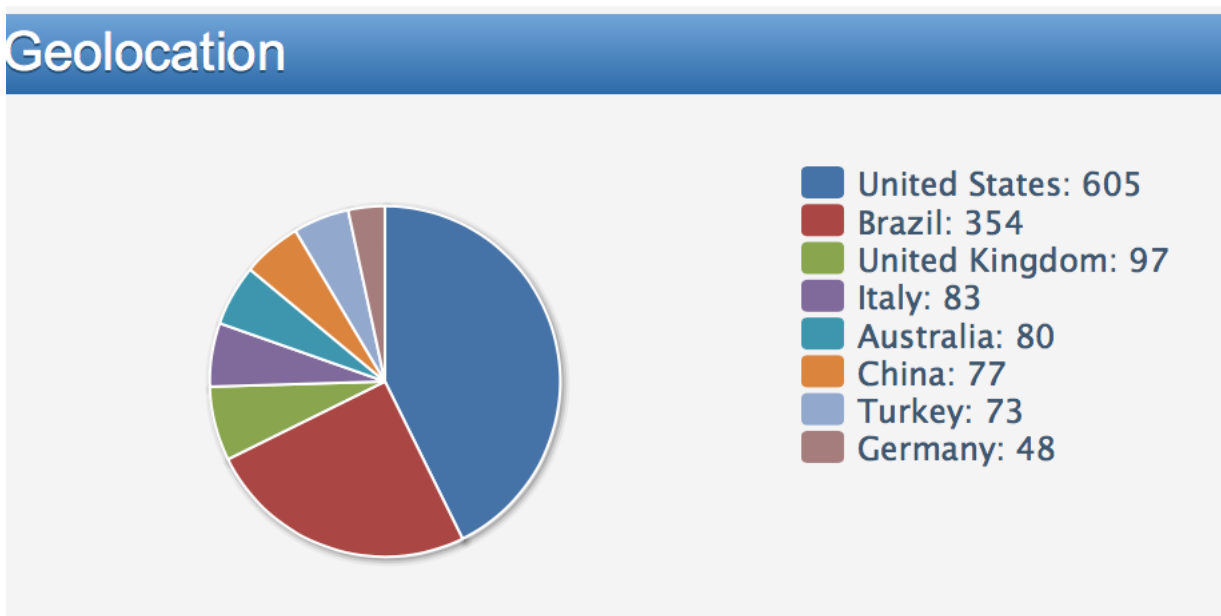

University of Liverpool

University of Maryland

University of Queensland

University of Southern California

University of Stavanger

University of Strathclyde

University of Technology, Jamaica

University of Texas at Austin

University of the Philippines Visayas

University of the West of England, Bristol

University of Thessaly

University of Utah

University of Wisconsin-Milwaukee

University of Zurich

UT Arlington

Vienna University of Technology

Virginia Tech University

Wuhan University of Technology

Zhejiang University

2. Site Visits – since August, 17th

a) Overall information:

| General stats | |
|----------------------|--------------------|
| Total page views | 28,245 |
| Total visitors | 8,181 |
| Page views per visit | 3.45 |
| Last hits time: | 16:01:11 9 October |

b) Geo-location (monthly)

August 2015

September, 11th to 30th (unfortunately, we didn't have access to information of the entire month)

Geolocation

October – until 9th

Geolocation

With best regards

Rainer Randolph – Chair of the Brazilian Organizing Committee
wpsc2016.yahoo.com