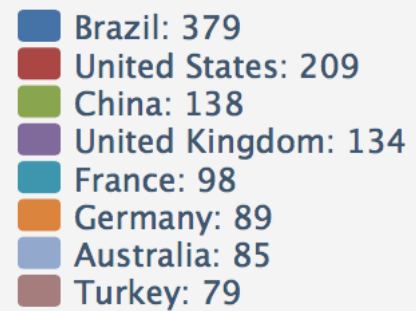

University of Liverpool

University of Maryland

University of Queensland

University of Southern California

University of Stavanger

University of Strathclyde

University of Technology, Jamaica

University of Texas at Austin

University of the Philippines Visayas

University of the West of England, Bristol

University of Thessaly

University of Utah

University of Wisconsin-Milwaukee

University of Zurich

UT Arlington

Vienna University of Technology

Virginia Tech University

Wuhan University of Technology

Zhejiang University

2. Site Visits – since August, 17th

a) Overall information:

| General stats | |
|----------------------|--------------------|
| Total page views | 28,245 |
| Total visitors | 8,181 |
| Page views per visit | 3.45 |
| Last hits time: | 16:01:11 9 October |

b) Geo-location (monthly)

August 2015

September, 11th to 30th (unfortunately, we didn't have access to information of the entire month)

Geolocation

October – until 9th

Geolocation

With best regards

Rainer Randolph – Chair of the Brazilian Organizing Committee
wpsc2016.yahoo.com